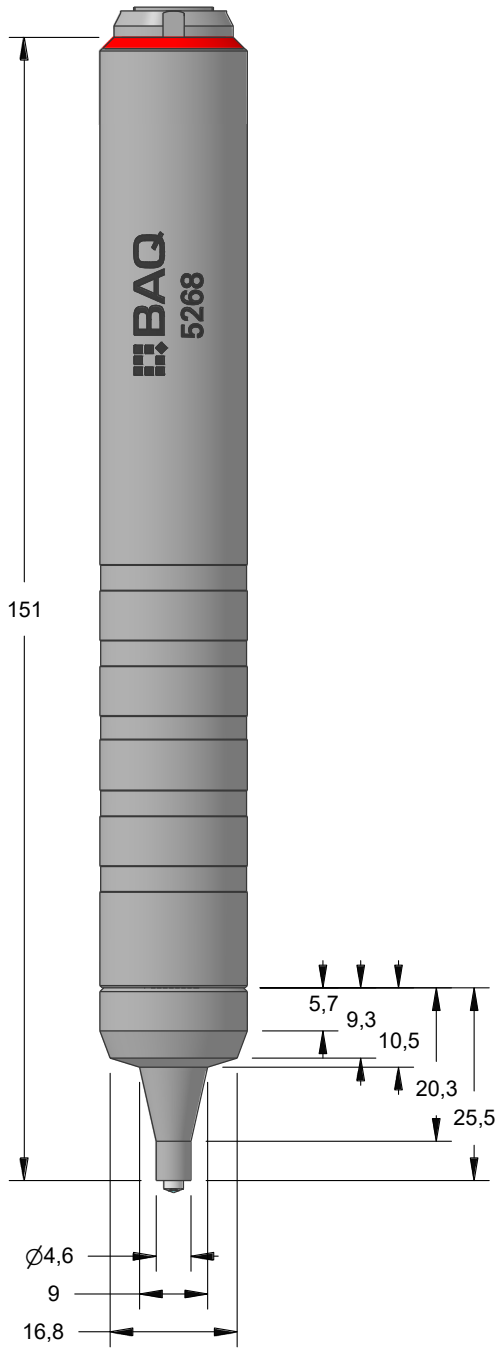

UCI-probes for alphaDUR II and alphaDUR mini

Standard Version

SL Version

SL-L - Version