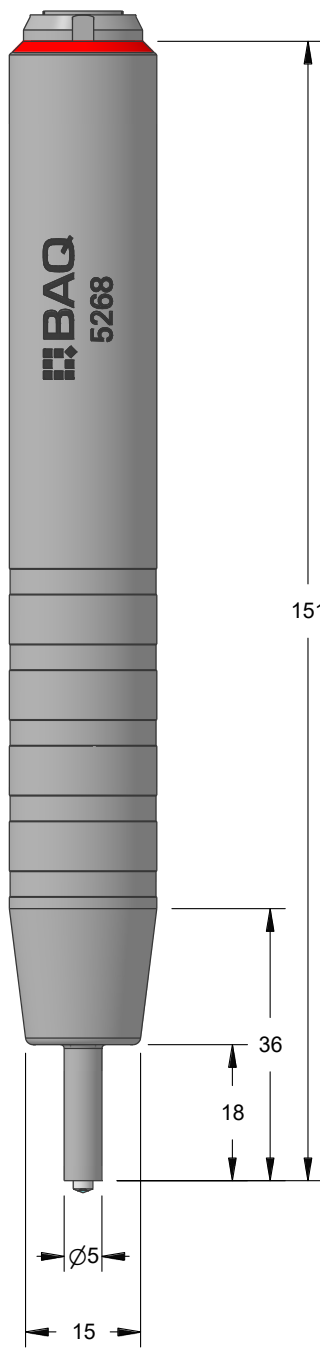

UCI-probes for alphaDUR II and alphaDUR mini

Standard Version

SL Version

SL-L - Version