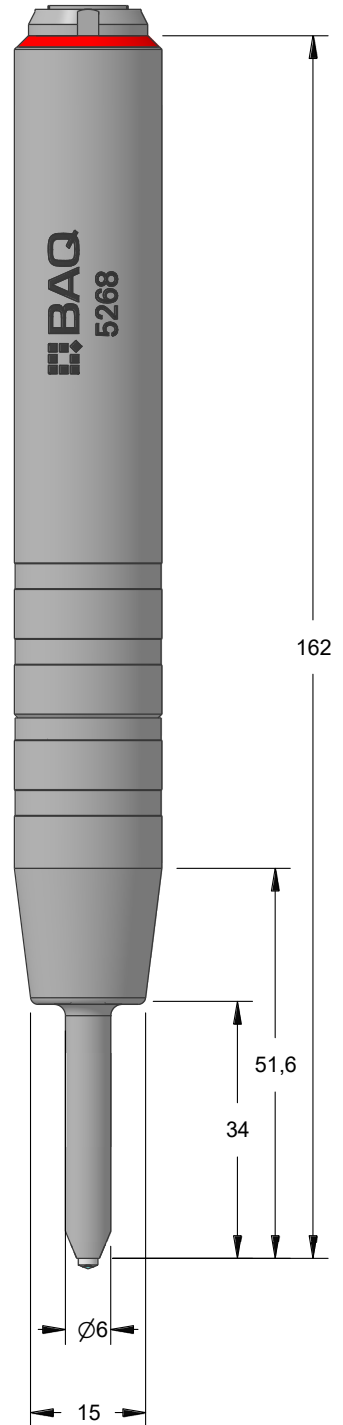

UCI-probes for alphaDUR II and alphaDUR mini

Standard Version

SL Version

SL-L - Version