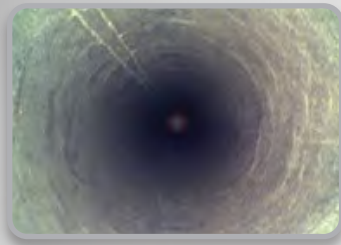

Edge Weighting On