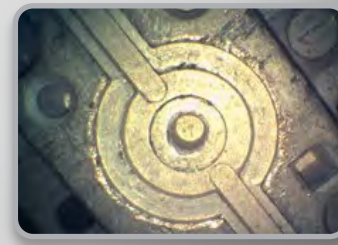

Center Weighting On