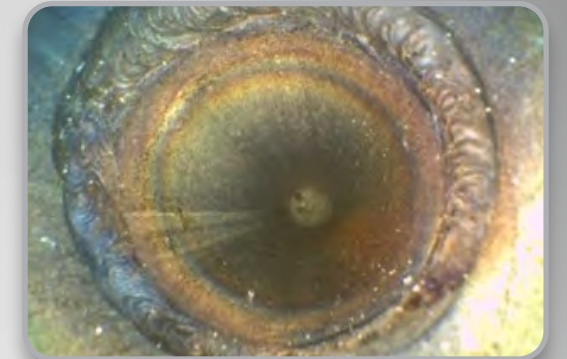

Fast, Portable, Visual Inspection...Anywhere

HD Quality Video & Photos

V3 HD

Aircraft Fuel Nozzle

Turbine Blade

Casting

Gearbox

Orbital Weld

Crosshole

Pipe Inspection

V3 HD Video Borescope

features a new Micro HD video camera, custom image processor, and 5.5" HD touchscreen display. The 4 and 6mm Hawkeye V3's deliver simply the best image quality of any borescope on the market today. Video footage, and still images, captured by the V3 appear crystal clear, with vibrant, lifelike colors.

V3 HDs can transmit live inspection images and video, via WiFi, to any iOS device including iPad and iPhone. Images and video can also be displayed on a desktop monitor via an HDMI connection.

Tube Rotation Feature