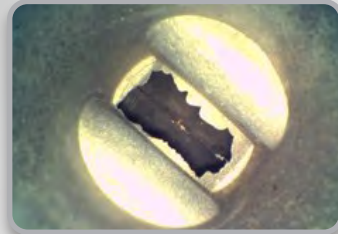

Crosshole

Pipe Inspection

V3 HD Video Borescope

features a new Micro HD video camera, custom image processor, and 5.5" HD touchscreen display. The 4 and 6mm Hawkeye V3's deliver simply the best image quality of any borescope on the market today. Video footage, and still images, captured by the V3 appear crystal clear, with vibrant, lifelike colors.

WiFi to iPhone & iPad, Anti-Glare, Smartphone Features, & more...

Joystick Controlled Servo-Driven Articulation, 5.5" Touchscreen, Easy HD Video & Photo Capture

V3 HD

Weighting Off

Edge Weighting On

Anti-Glare Off

V3 HDs can transmit live inspection images and video, via WiFi, to any iOS device including iPad and iPhone. Images and video can also be displayed on a desktop monitor via an HDMI connection.

Tube Rotation Feature