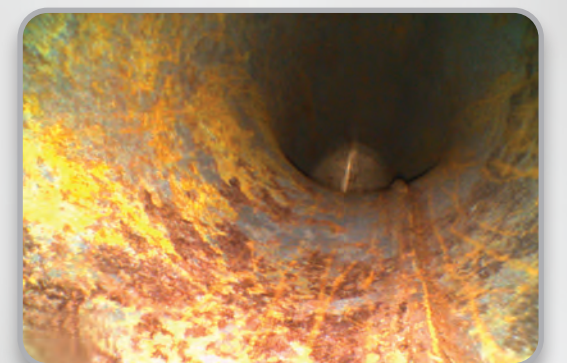

Fast, Portable, Visual Inspection...Anywhere

HD Quality Video & Photos

V3 HD

Aircraft Fuel Nozzle

Turbine Blade

Casting

Gearbox

Orbital Weld

Crosshole

Pipe Inspection

V3 HD Video Borescope

features a new Micro HD video camera, custom image processor, and 5.5" HD touchscreen display. The 4 and 6mm Hawkeye V3's deliver simply the best image quality of any borescope on the market today. Video footage, and still images, captured by the V3 appear crystal clear, with vibrant, lifelike colors.

V3 HDs can transmit live inspection images and video, via WiFi, to any iOS device including iPad and iPhone. Images and video can also be displayed on a desktop monitor via an HDMI connection.

Tube Rotation Feature